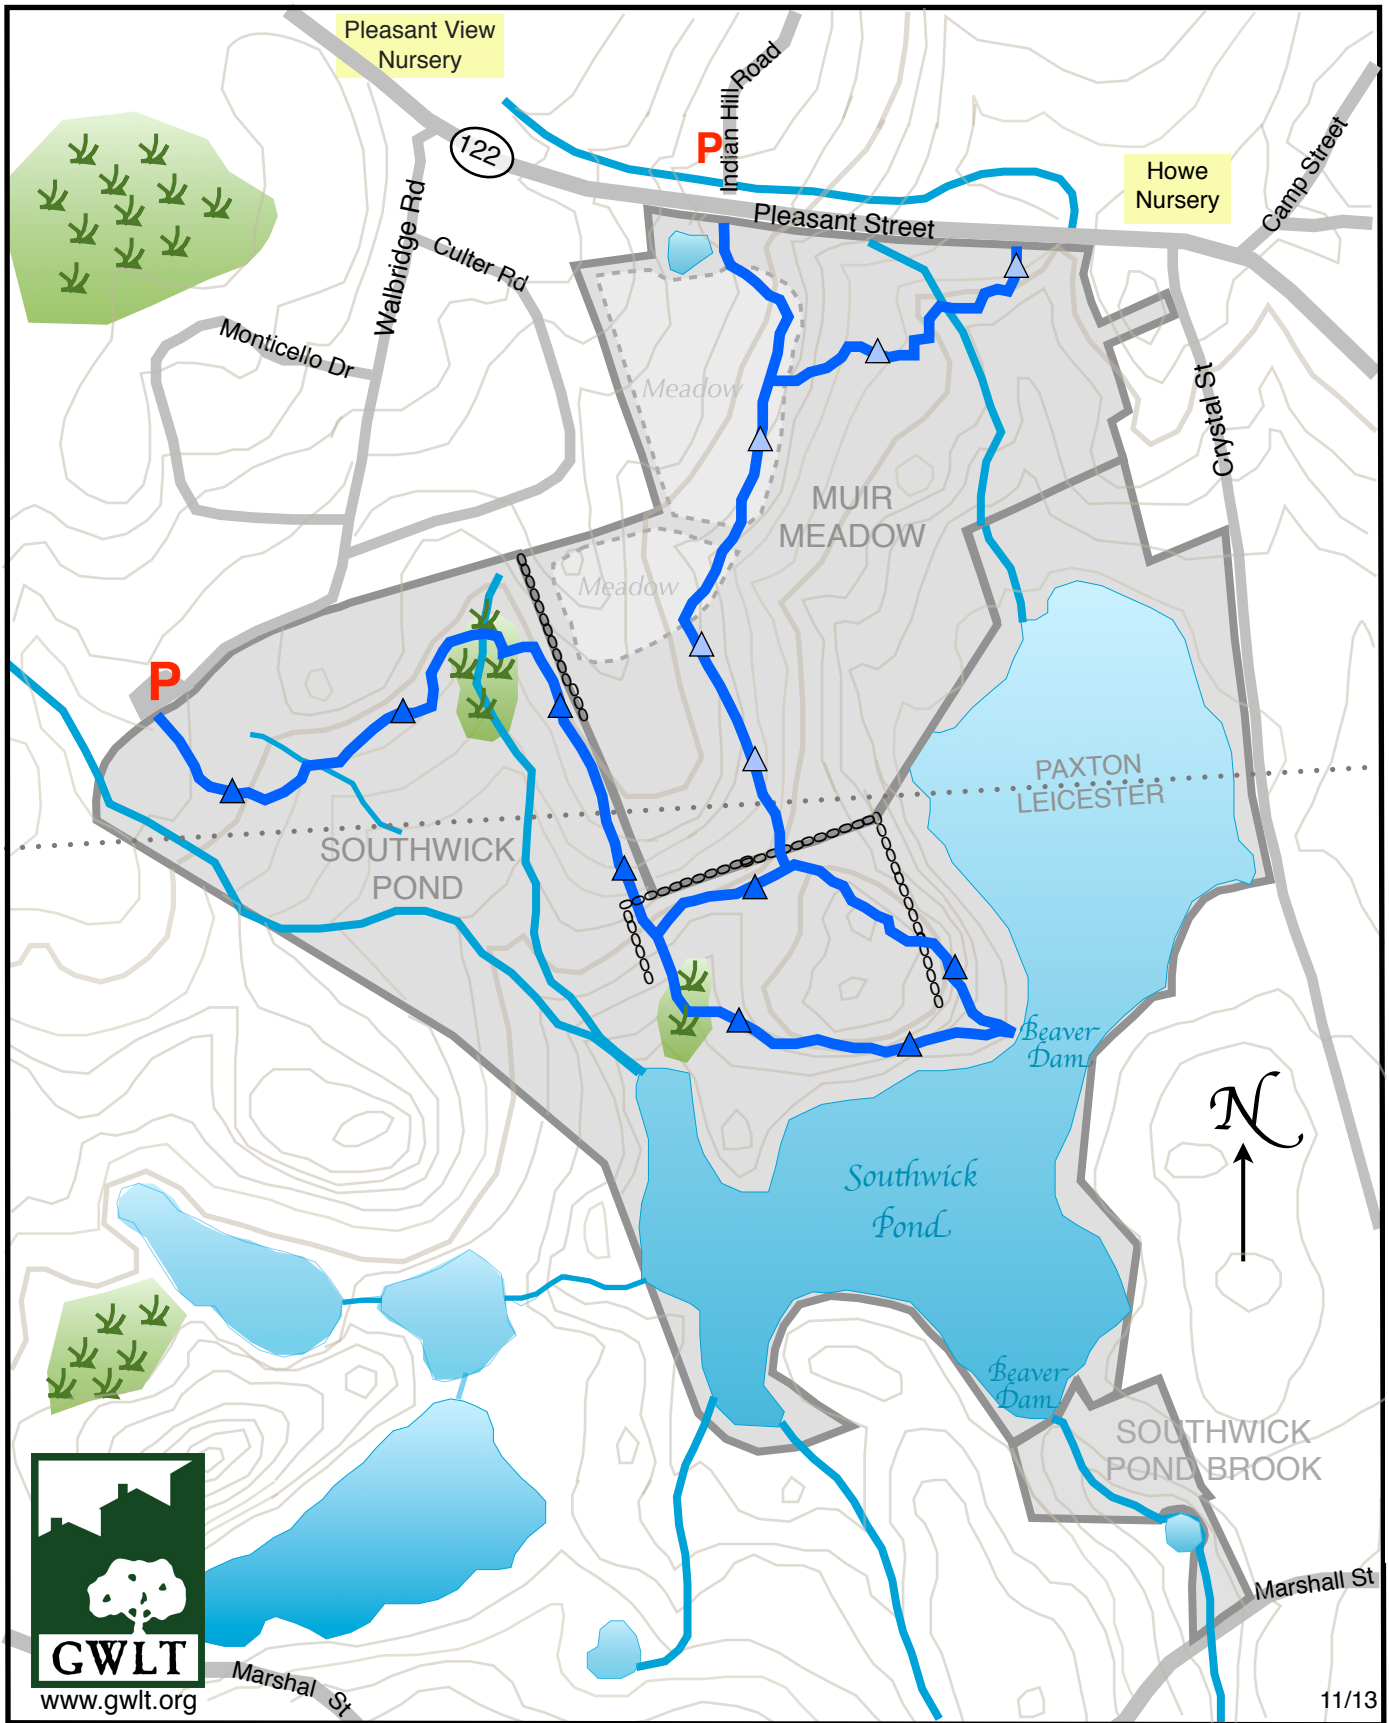

Southwick Pond & Muir Meadow

Paxton and Leicester

Key

	Property Boundaries		Wetlands
	Southwick Pond Path		Contour Lines
	Woonaskochu's Path		Parking
	Streams		